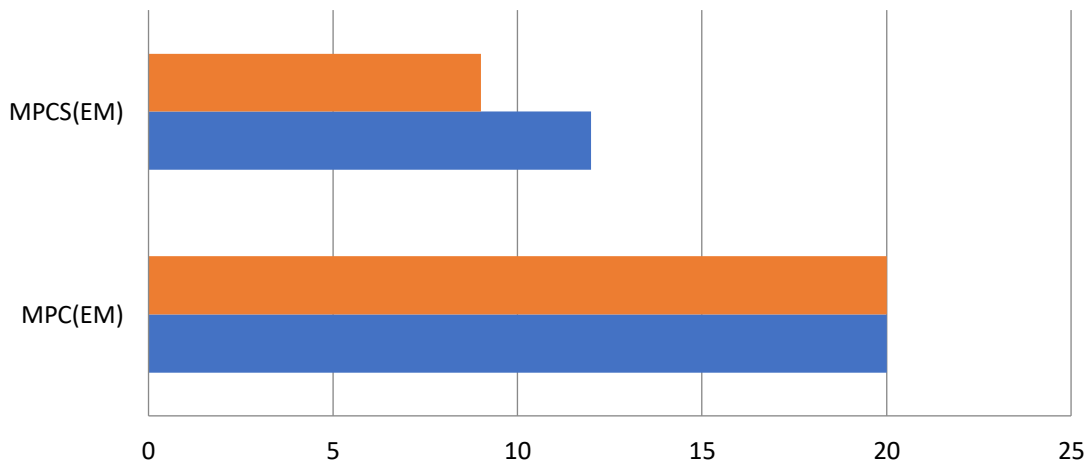

Sem 6 (Paper 7)

	MPC(EM)	MPCS(EM)
Passed	20	9
Appeared	20	12